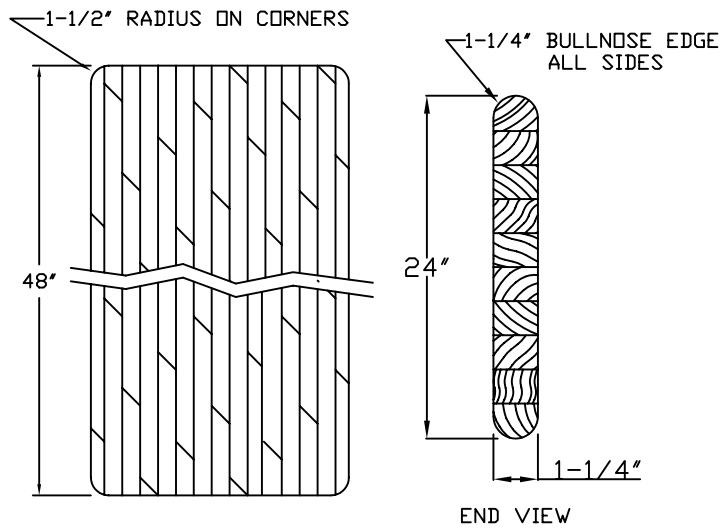

PEDESTAL REQUIREMENTS PER BENCH.  
4 REQ'D.

The Standard color is Misty Gray;  
other colors are optional.

8" IS STANDARD FROM  
EDGE OF BENCH TO  
CENTER OF PEDESTAL.

(4) PEDESTALS