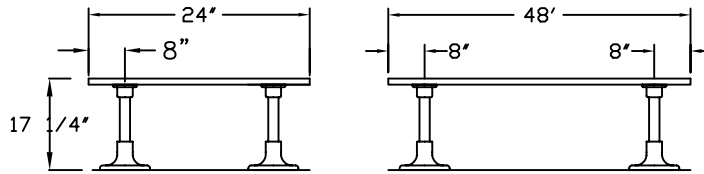

PEDESTAL REQUIREMENTS PER BENCH.  
4 REQ'D.

The Standard color is Misty Gray;  
other colors are optional.

8" IS STANDARD FROM  
EDGE OF BENCH TO  
CENTER OF PEDESTAL.

(4) PEDESTALS